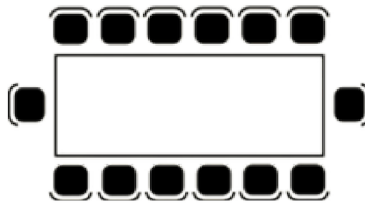

JUDD'S FOLLY HOTEL

Conference & Banqueting

BONE BOARDROOM

Max: 30 Attendees

HORSESHOE

Max: 40 Attendees

BOARDROOM

Max: 30 Attendees

CLASSROOM

Max: 50 Attendees

BANQUET ROUNDS

Max: 10 Per table
12 Tables with dancefloor
14 Tables with no dancefloor

CABARET STYLE

Max: 70 Attendees

THEATRE

Max: 180 Attendees